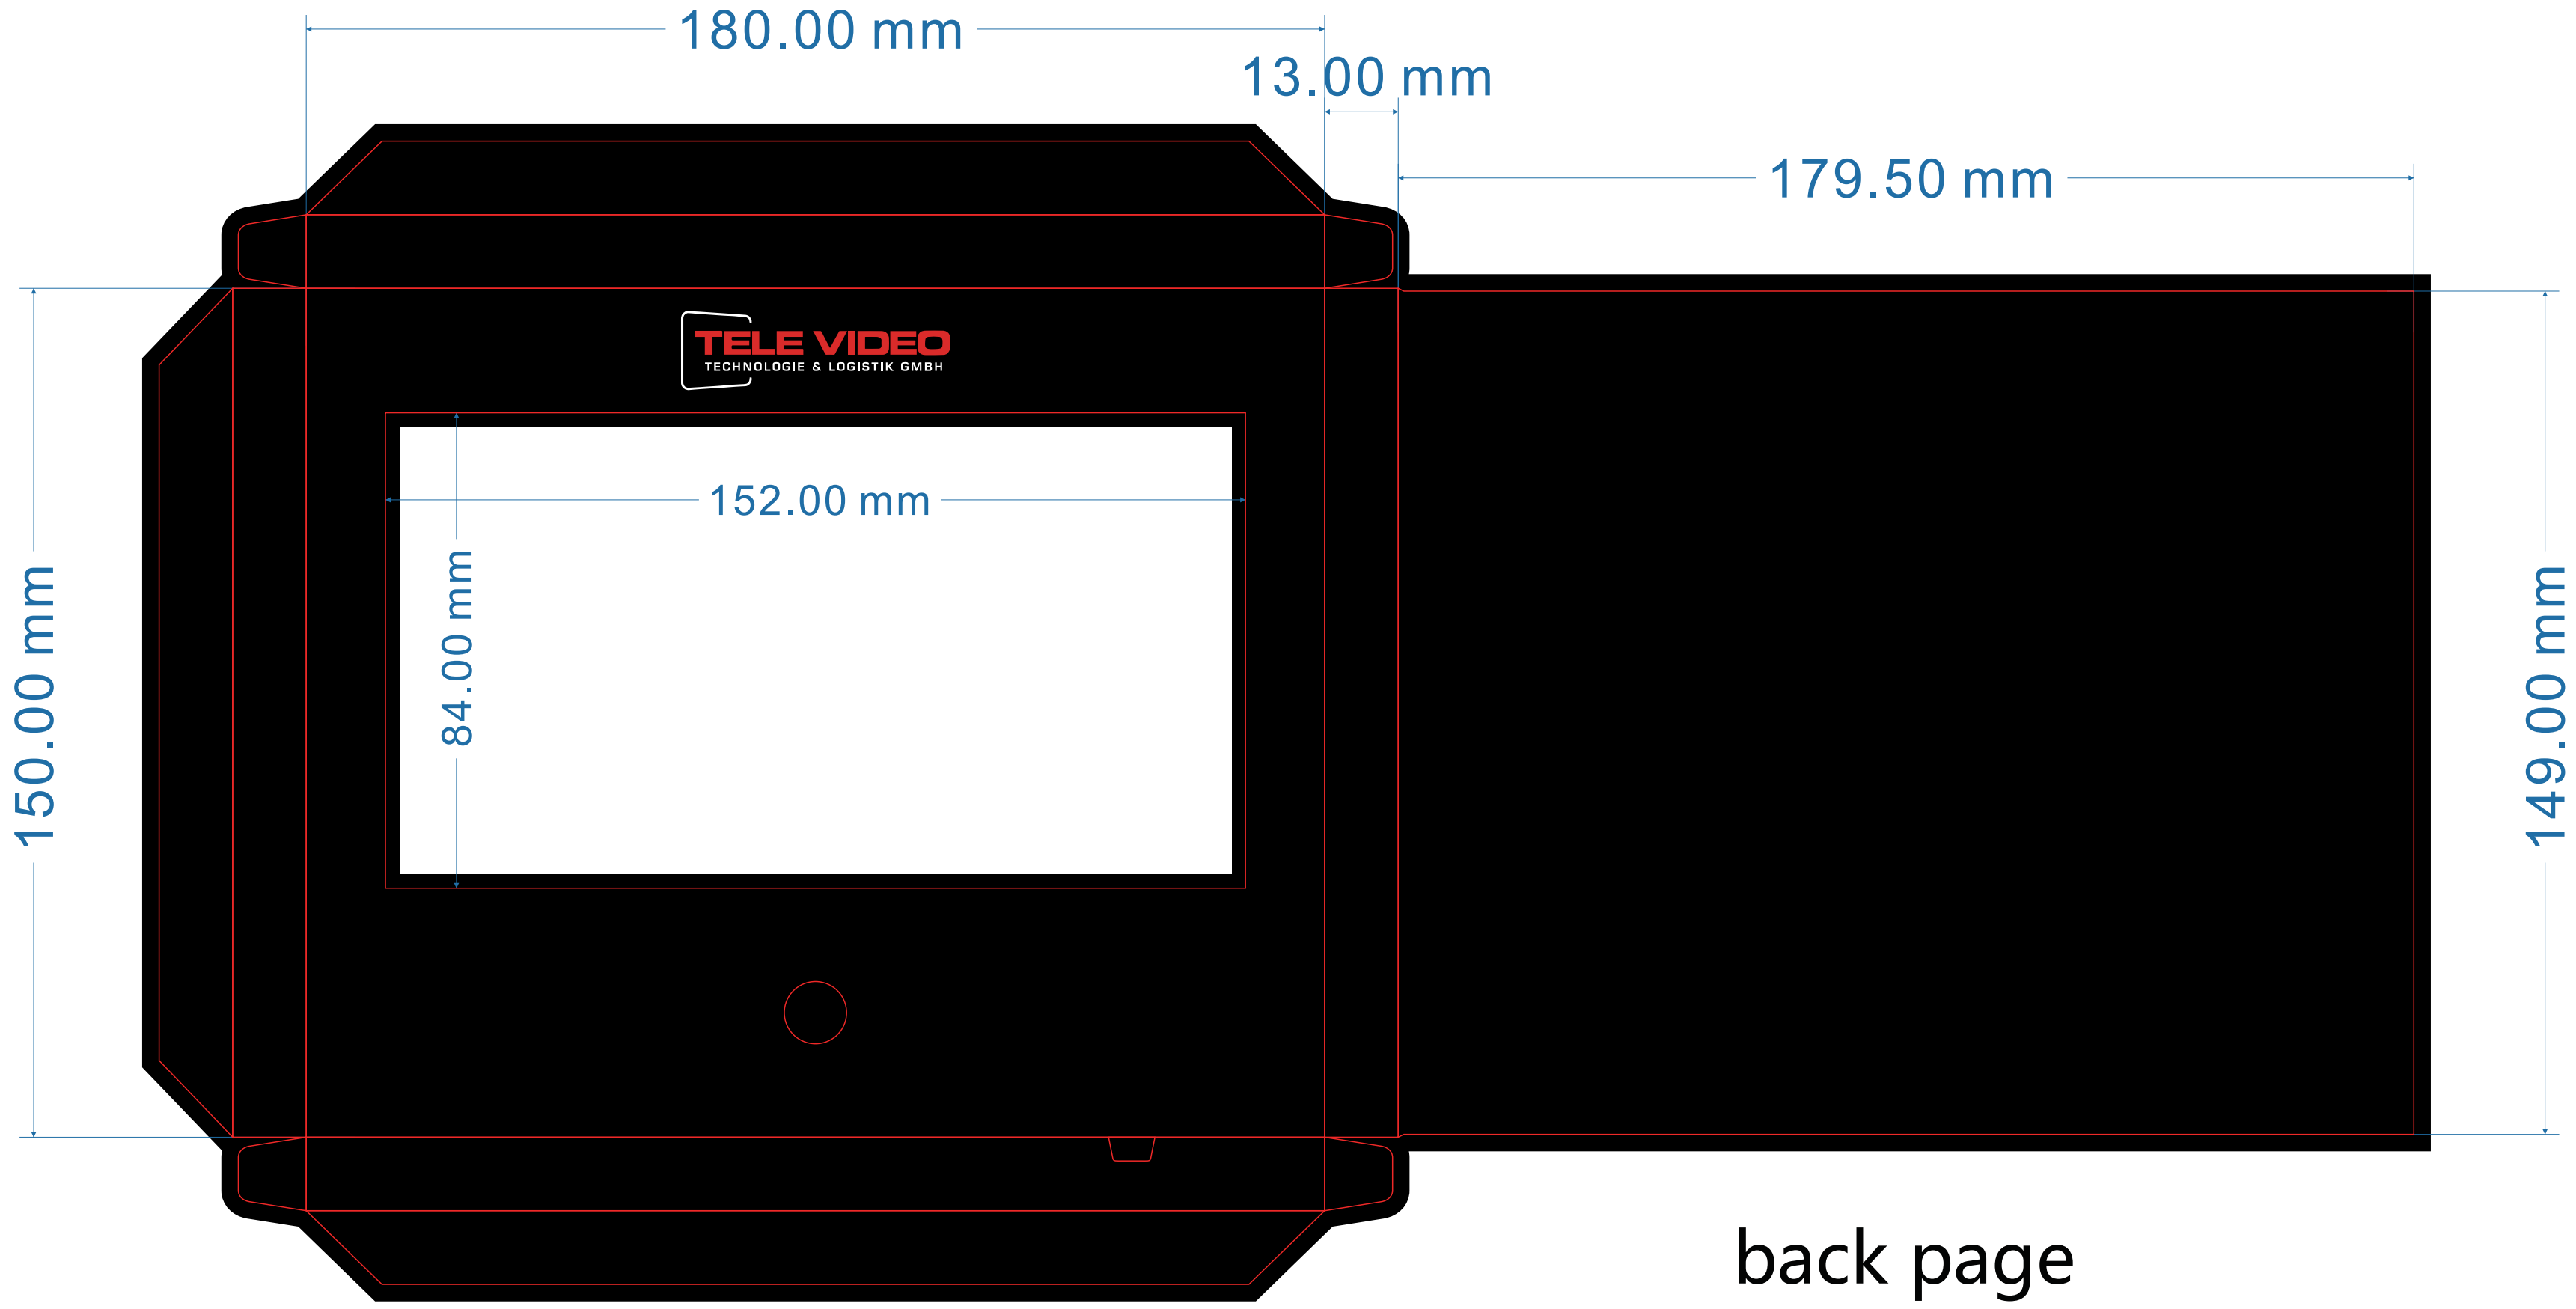

The **Red** line indicates the completed size of your brochure however extend your design to the **Blue** bleed line to allow for variations and perfect edge to edge printing. Ensure all artwork is outlined and send back the finished design as a high res PDF file.

screen part

back page